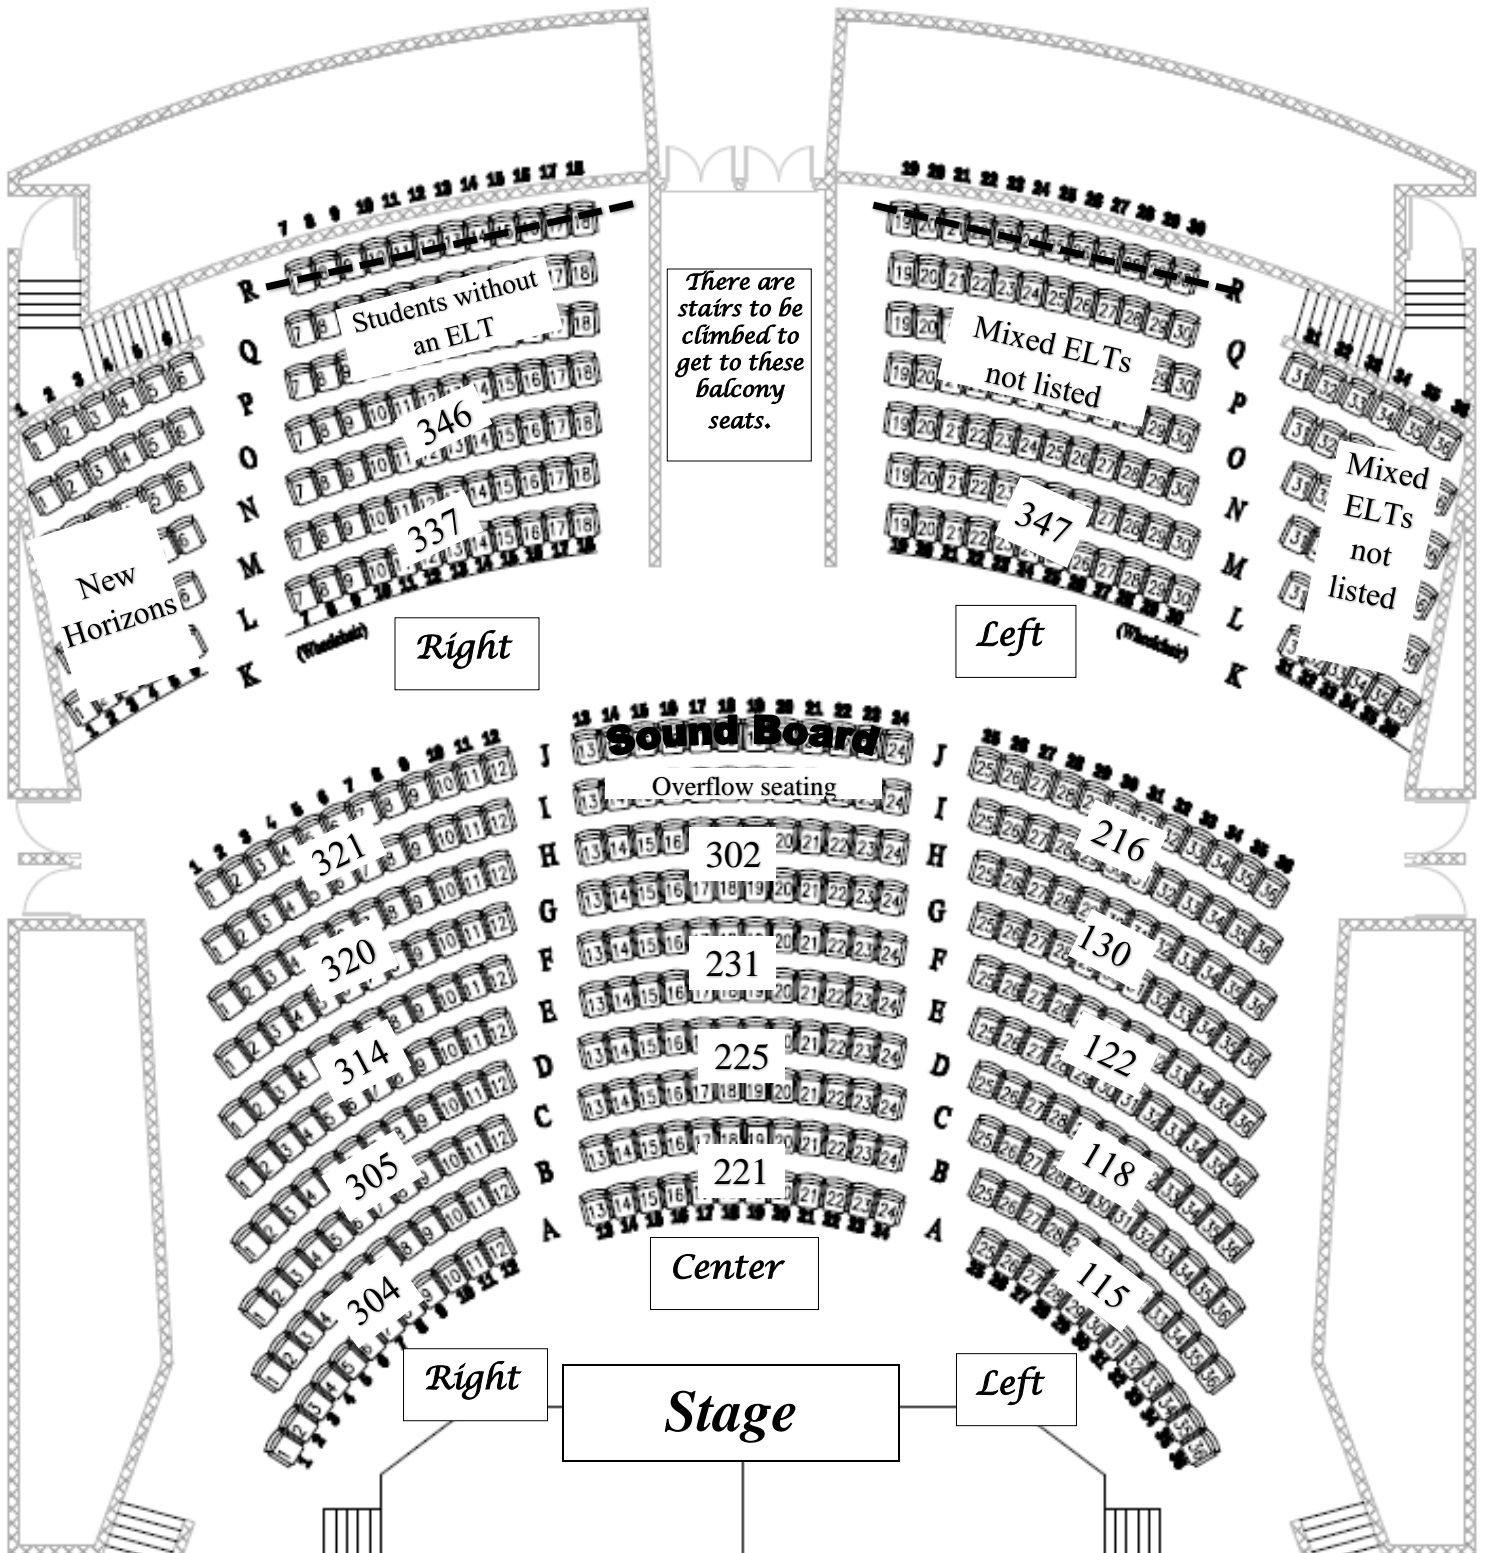

2023-2024
Sophomore ELT/Advisory
 Auditorium Seating Assignments

To be used periodically throughout the school year.